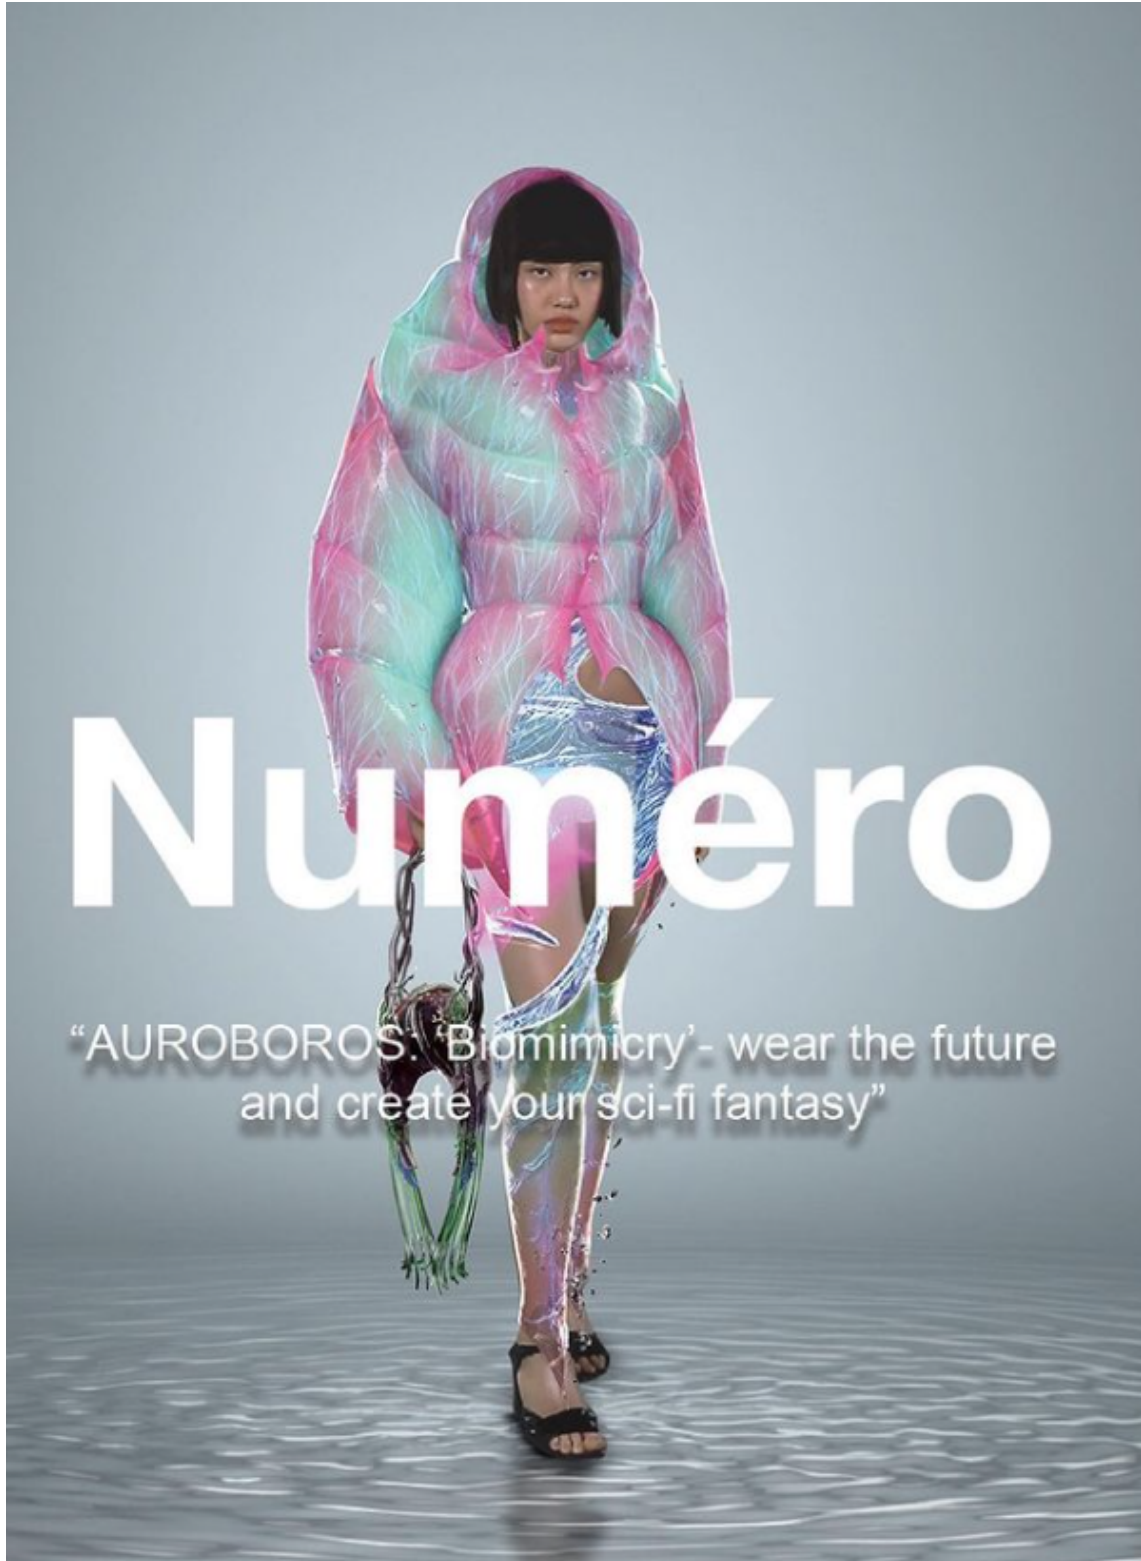

MGM
MODELS

MGM
MODELS

SANO TURDIEV

height 5'8" · bust 29.5" · cup B · waist 25" · hips 35" · dress 36 EU/6 US/8 UK
shoes size 39 EU/8 US/6 UK · hair black · eyes brown

SANO TURDIEV

height 5'8" · bust 29.5" · cup B · waist 25" · hips 35" · dress 36 EU/6 US/8 UK
shoes size 39 EU/8 US/6 UK · hair black · eyes brown